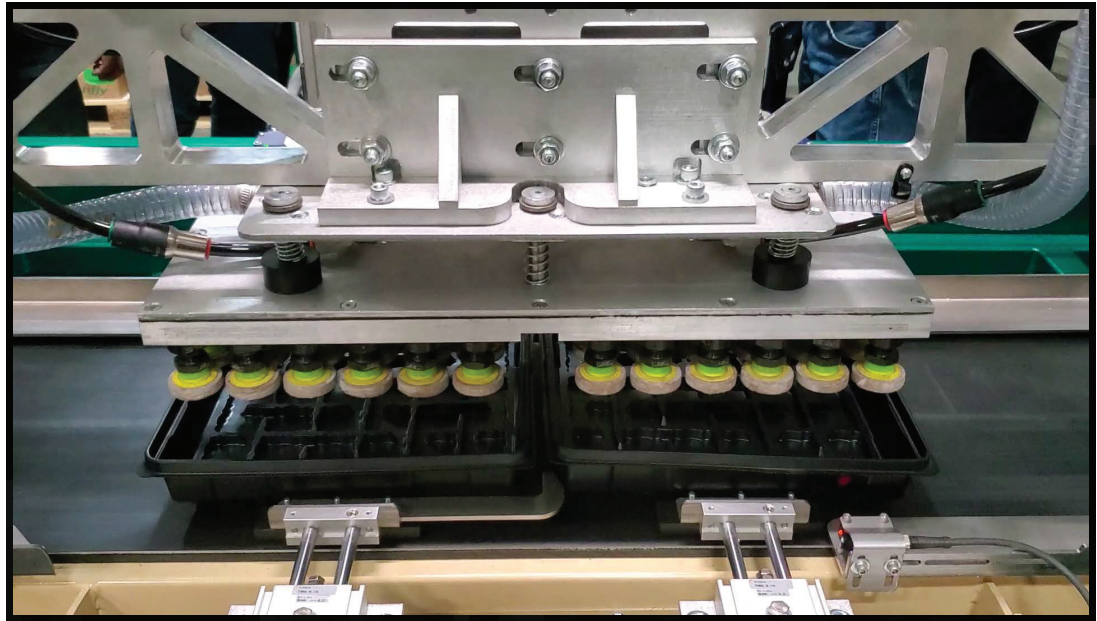

Pick & Place System

BOULDIN & LAWSON, LLC

P.O. Box 7177
McMinnville, TN 37111
Phone: 931-668-4090
Toll Free : 800-443-6398
Fax: 931-668-3209

E-mail:
sales@bouldinautopacker.com

BouldinAutoPacker.com

Easily integrated into production lines to reduce labor and improve placement accuracy and efficiency.

Pick and Place systems can be adapted for a wide range of tray or receptor packages and products using vacuum for quick and accurate pick up and relocation.