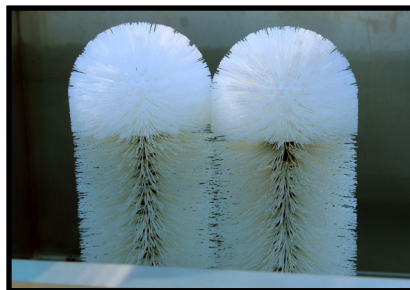

Foot operated switch, tub drain valve, water level auto on/off switch make this pot clearing system easy yet efficient to use.

110V single,

Foot operated switch

Sterilizing tank

Rotary brushes

Quick attachment for brush