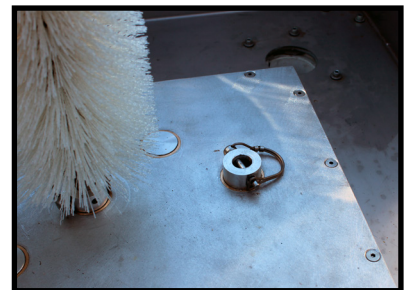

Scrub pots clean with rotating brushes and then dip in the sterilizing tank to have your pots clean and ready to be reused.

Quickly attach brushes for fast change-over of different sizes, 1 gallon – 7 gallon pots.

Foot operated switch, tub drain valve, water level auto on/off switch make this pot clearing system easy yet efficient to use.

110V single,

Foot operated switch

Sterilizing tank

Rotary brushes

Quick attachment for brush