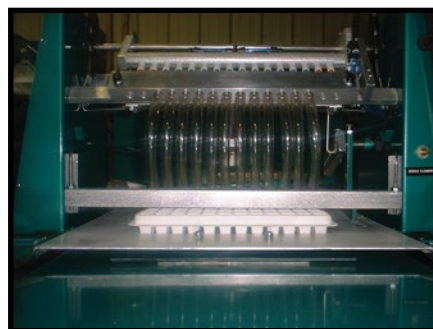

## Model # 18320

The Compact Needle Seeder is an entry-level seeder that accurately sows a wide range of small and odd shaped seeds.

This seeder will accept trays up to 17" wide and 3.5" high. Quick change-over for seeds and trays and low maintenance makes this seeder perfect for smaller operations.

Seeder includes seven sets of needles to accommodate various seed sizes and shapes. All components are air operated, including automatic seed ejection, adjustable vibrator and vacuum controls with push-button needle cleaner.